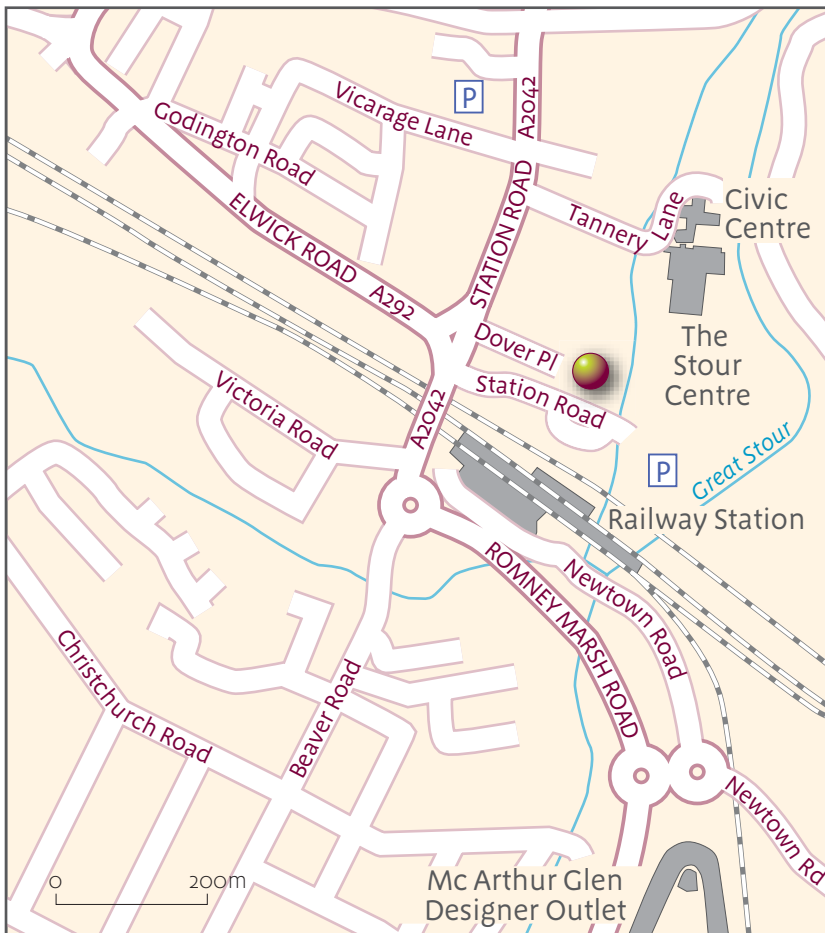

 Natural England
 International House
 Floor 9, Dover Place
 Ashford, Kent
 TN23 1HU
 Tel: 0300 060 6000

ASHFORD OFFICE

HOW TO FIND US

By public transport

From Ashford railway station, it is approximately a two minute walk to the office.

Leave the station by the main exit and cross the access road, where you can find buses and taxis. Enter the road with the blue offset rails and International House is the large multi-storey building on the left.

By car

There are limited car parking spaces available for visitors, but there is a Pay & Display car park in Dover Place car park.

From junction 9 on the M20, follow the signs into Ashford town centre. Take the ring road (A292) around the town towards the railway station. Follow signs for Dover Place or Stour Centre parking which is accessed via Station Road. The office is at the end of Dover Place.