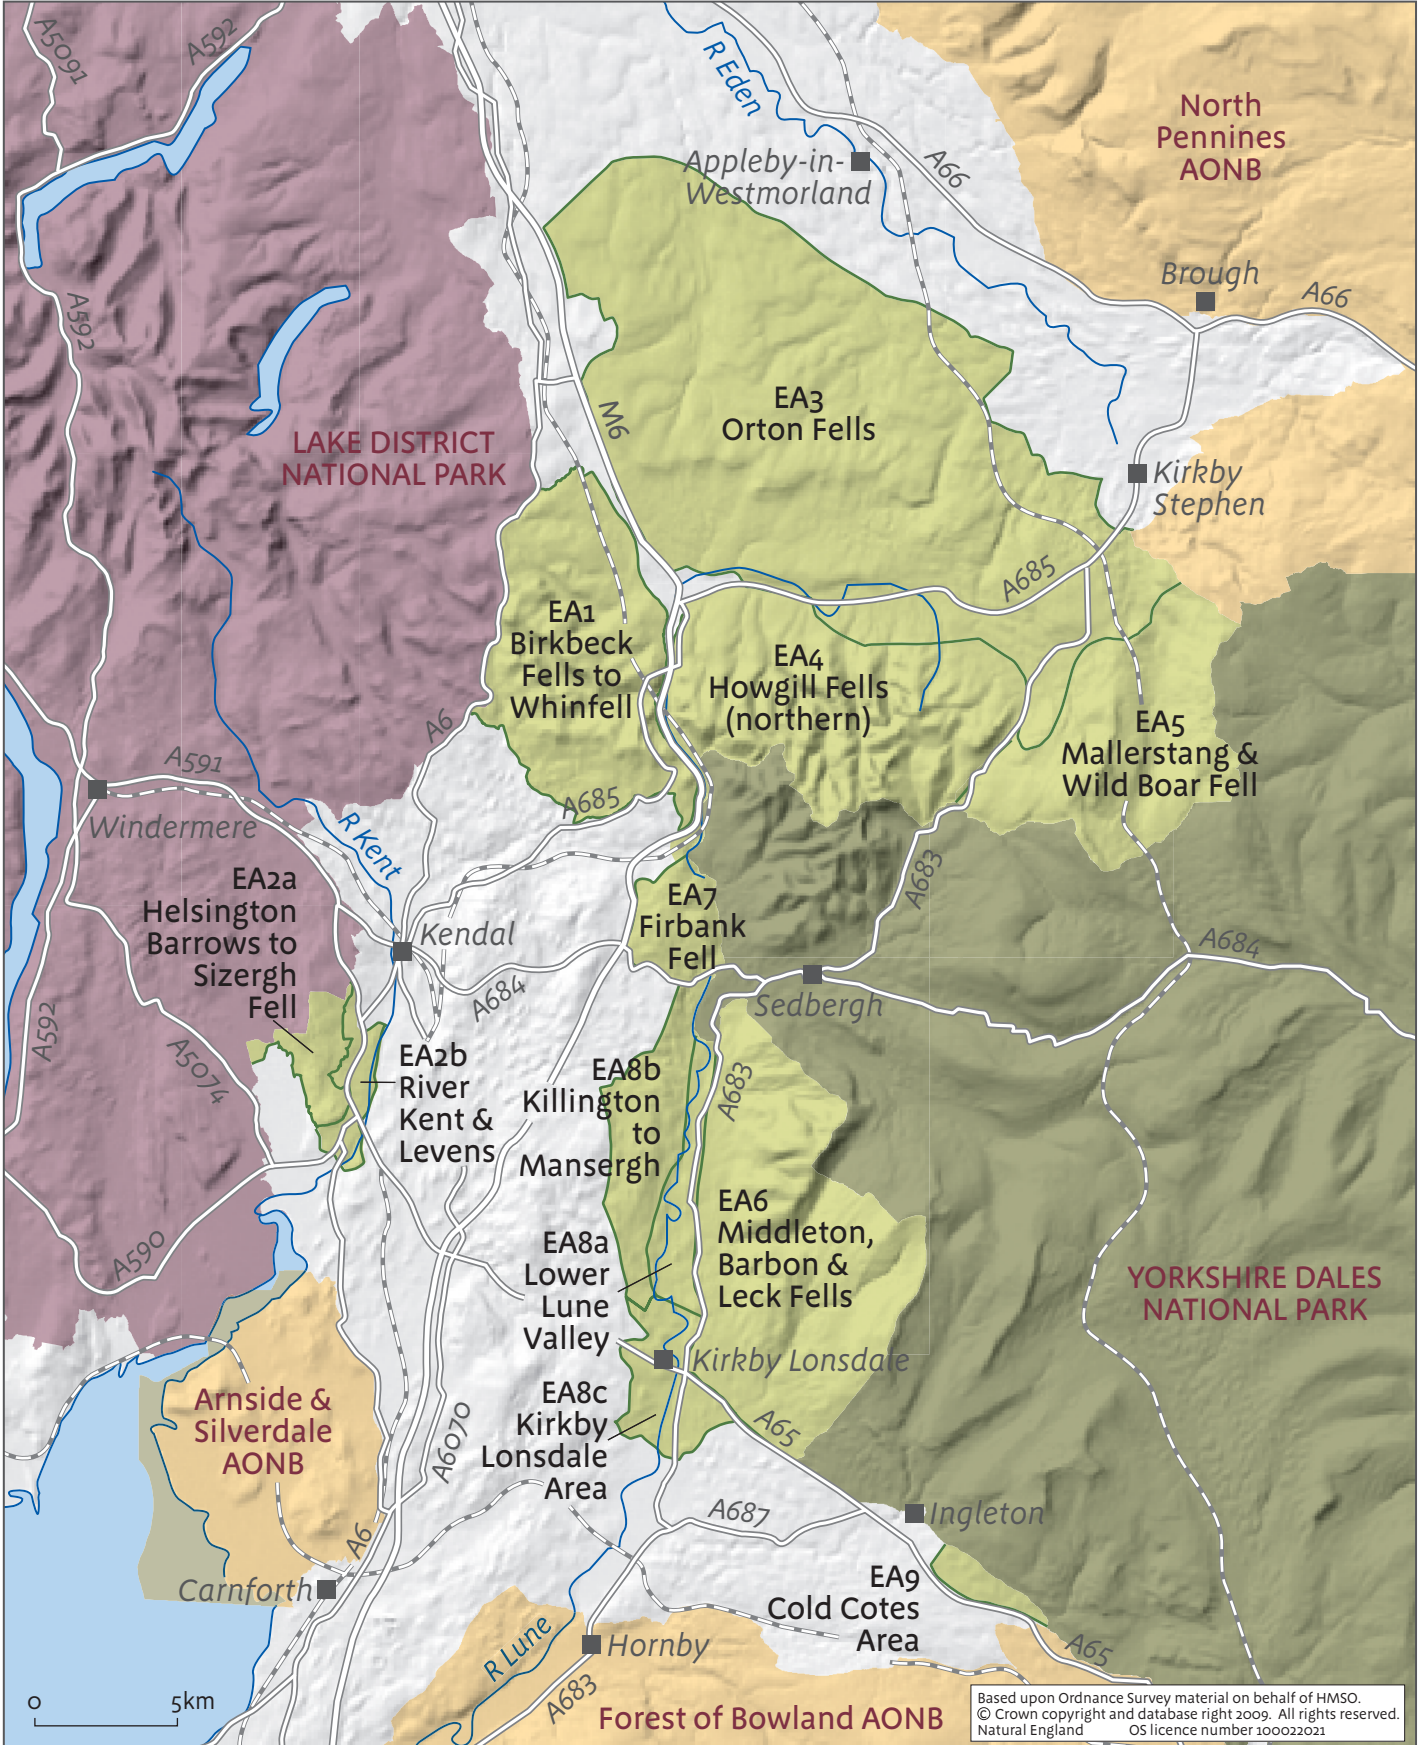

# Broad areas being considered as new protected landscapes

(25 November 2009)

Based upon Ordnance Survey material on behalf of HMSO.  
 © Crown copyright and database right 2009. All rights reserved.  
 Natural England OS licence number 100022021