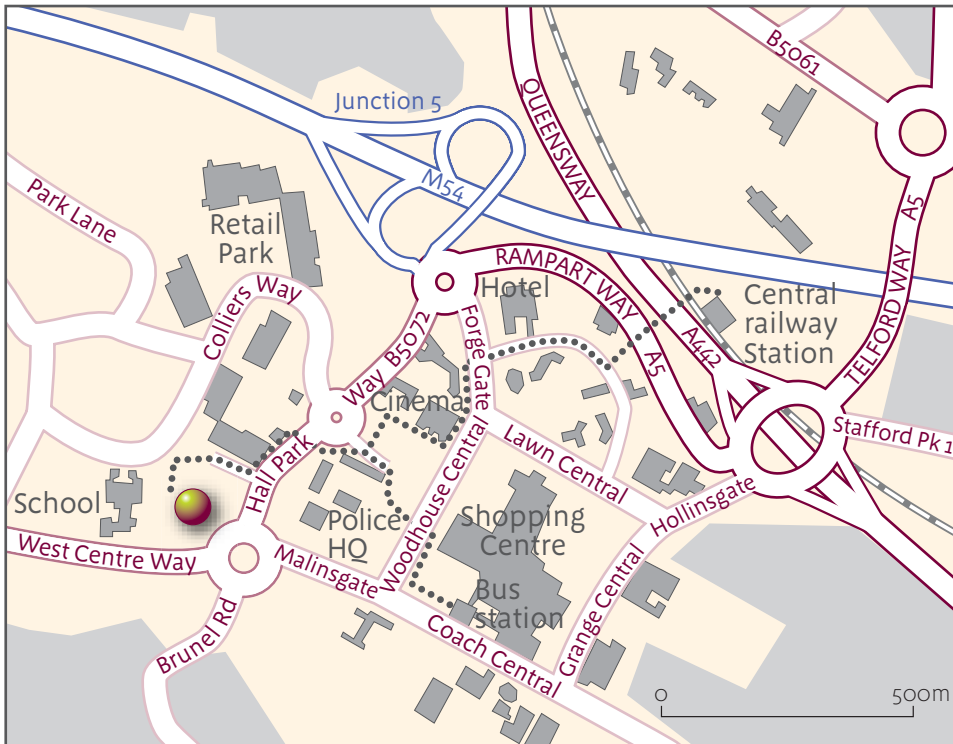

HOW TO FIND US

By public transport

Telford Central railway station is a 20 minute walk via the dotted route shown on the map, or a 5 minute taxi ride .

From the bus station, it is a 15minute walk via the dotted route shown, or a 5 minute taxi ride.

By car

From junction 5 on the M54, take the B5072 exit off the Forge roundabout onto Hall Park Way. Go straight over the first roundabout and then turn right into Parkside Court.

Speak at the barrier controls and after the barrier, turn immediately left and the visitor parking is at the far end of the car park.