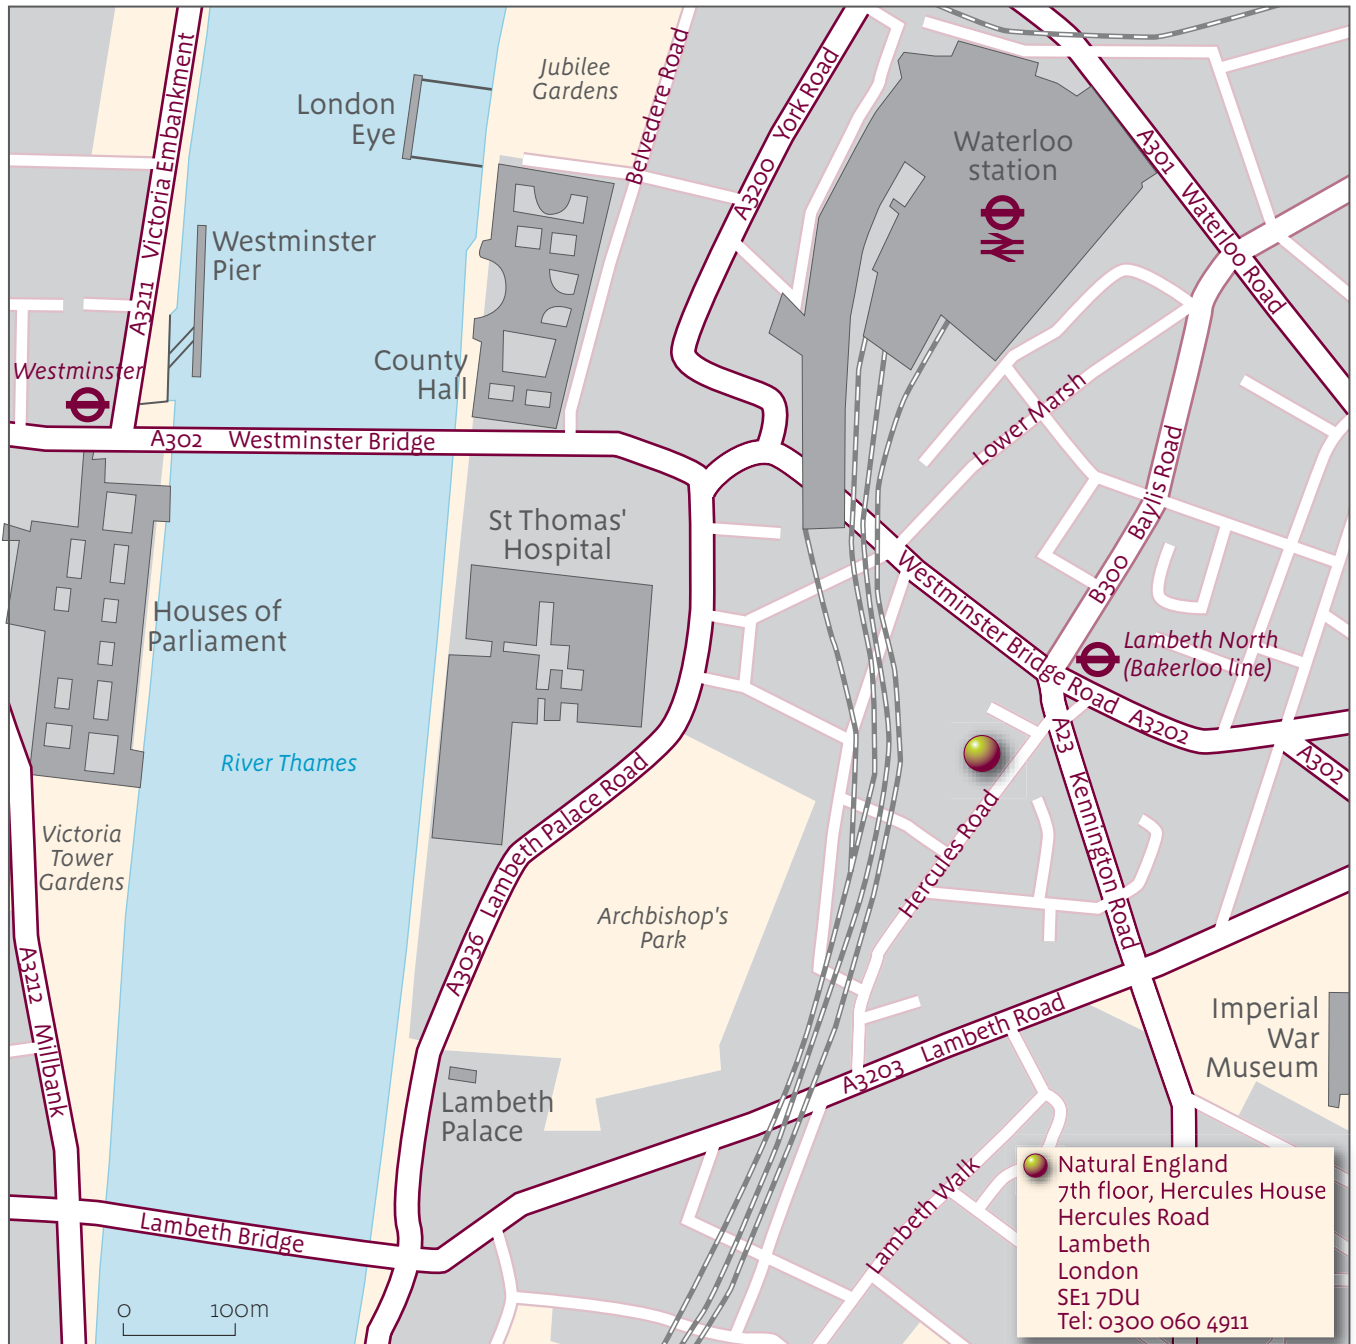

LONDON OFFICE, HERCULES HOUSE

HOW TO GET TO US

By public transport

The nearest tube stations are at Waterloo and Lambeth North (both on the Bakerloo line). Northern and Jubilee lines also stop at Waterloo.

Local bus routes which can be used are 59, 148, 168, 188, 211.

Please visit www.londonbusroutes.net for a list of individual bus routes and timetables.

To help plan your journey, you may find this website useful: www.transportdirect.info

Based upon Ordnance Survey material on behalf of HMSO.
© Crown copyright and database right 2010. All rights reserved.
Natural England OS licence number 100022021