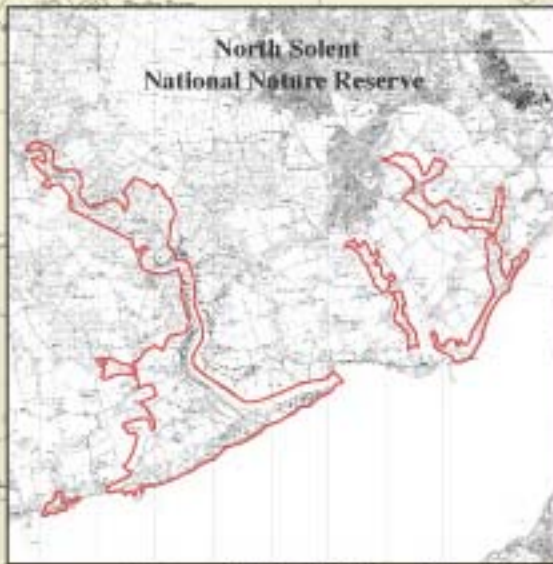

**North Solent  
National Nature Reserve**

**Key**

Public Footpath

**North Solent  
National Nature Reserve**

1Km